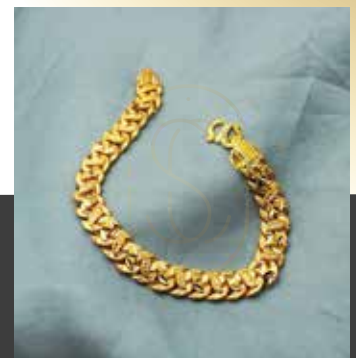

Golden Earing skii Wedings

Gold Earrings

Golden Earing skii Wedings

Mangalsutra

Gold Temple Mangalsutra

Mangalsutra

Finesse Gold Mangalsutra

Gold Neckles

Antique Long Bridal Necklace

Gold Neckles

**Pride Traditional Gold
Necklace**

Men Bracelets

**Casual Gold Bracelet
for Men**

Men Bracelets

Men Bracelates

Gold Coin & Bars

Gold Bar 24K (999.9)
20 Grams

Gold Coin & Bars

Gold Bar 24K (999.9)
1 Kilo

Gold Coin & Bars

Gold Bar 24K (999.9)
1 Grams

Timeless Silver Elegance

Silver Bracelets

Men Bracelates